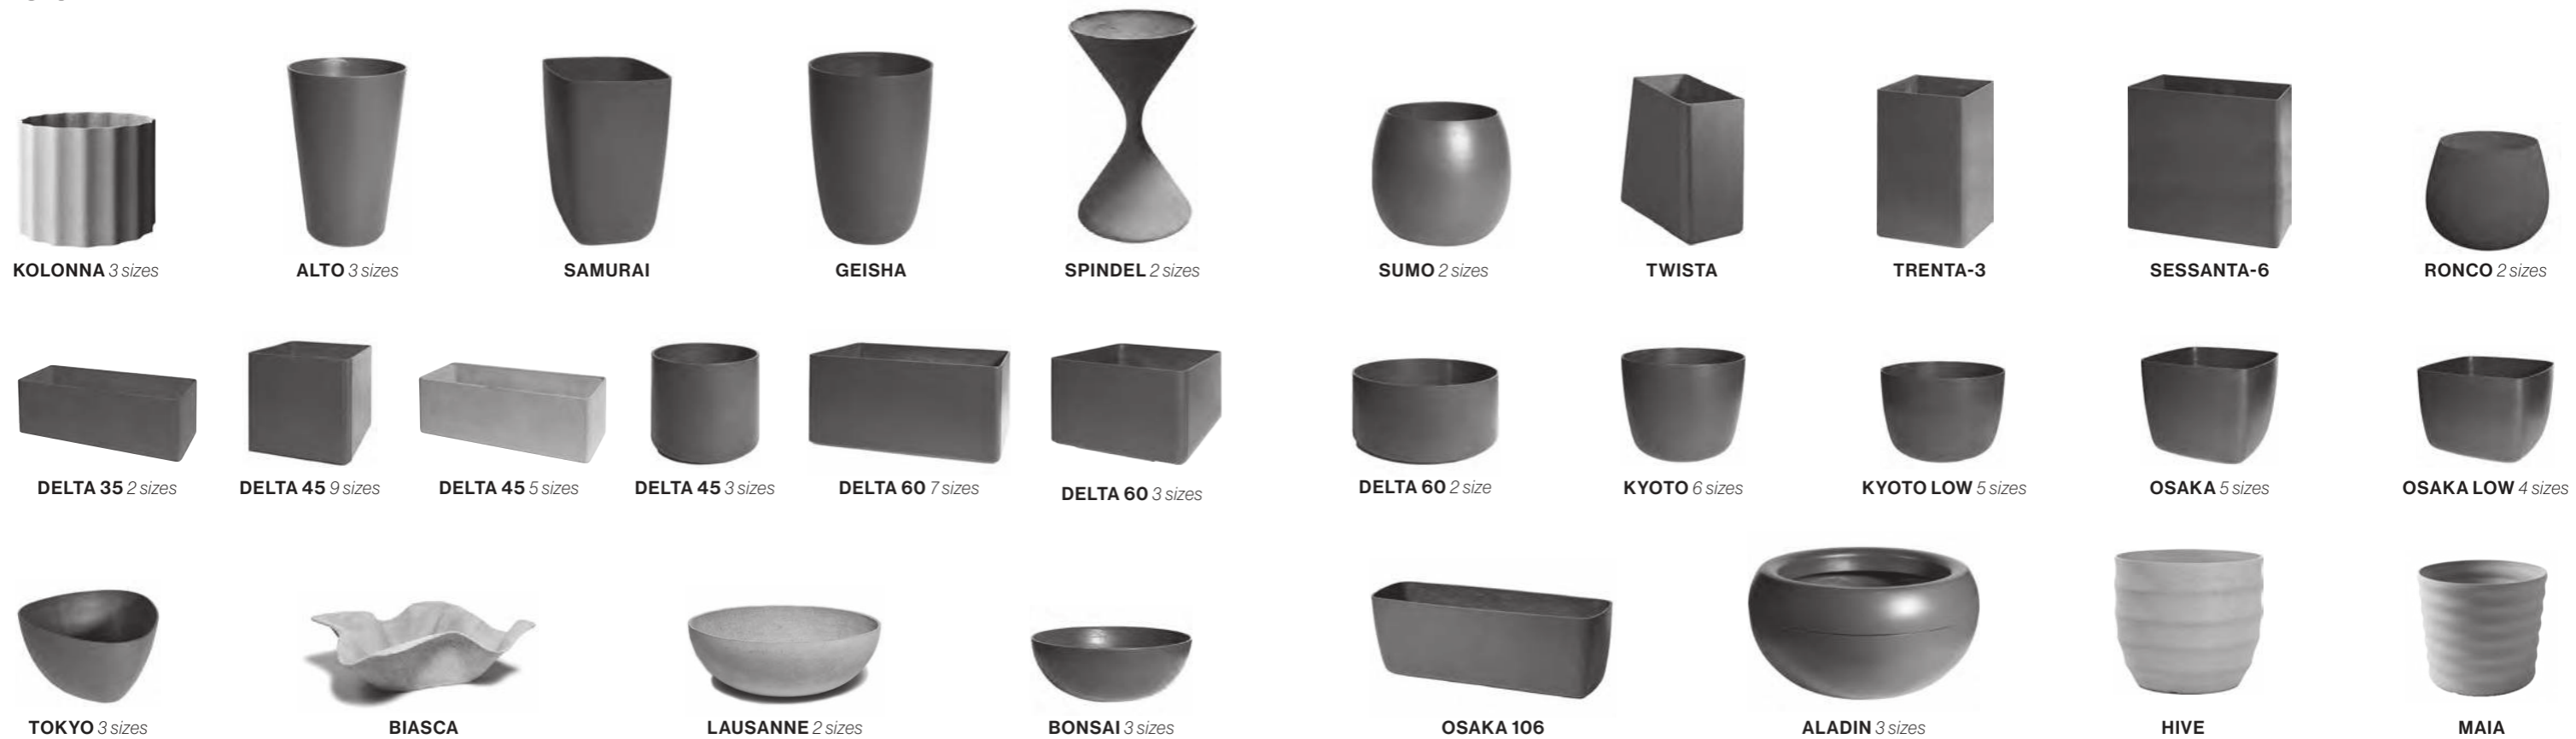

SOFTLINE

URBAN GARDENING

DESIGN